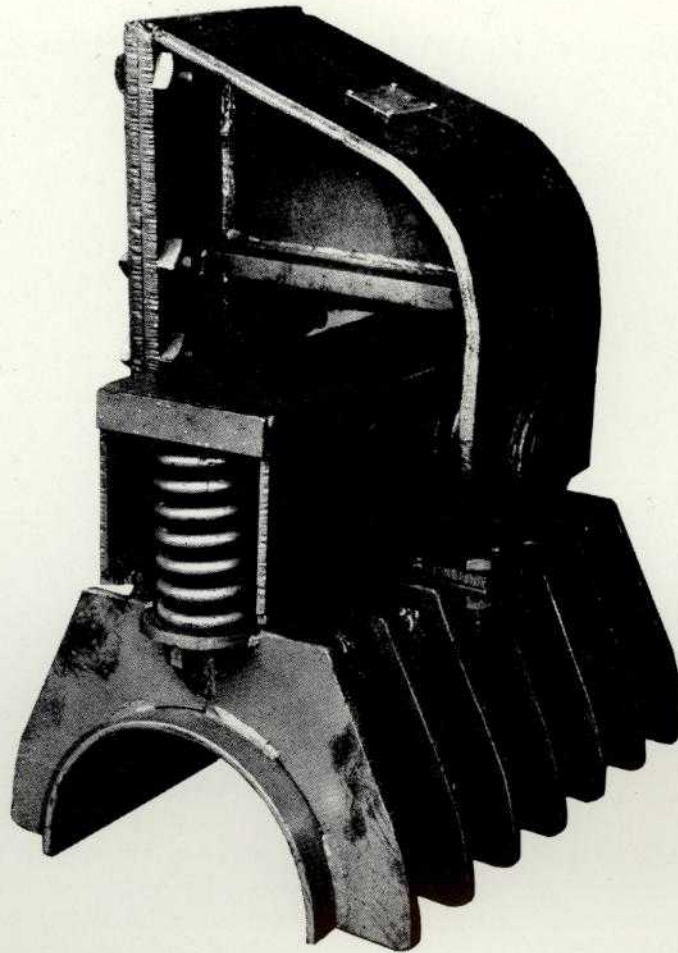

PSS

PIPELINE SUPPLY & SERVICE CO., INC.

P.O. Box 301130 - Houston, Texas 77230-1130 • 3200 E. Holcombe - Houston, Texas 77021 • 713/747-0090

PSS PIPELINE EQUIPMENT TRACTOR BENDING SHOES

BOOM BENDER MOUNTING