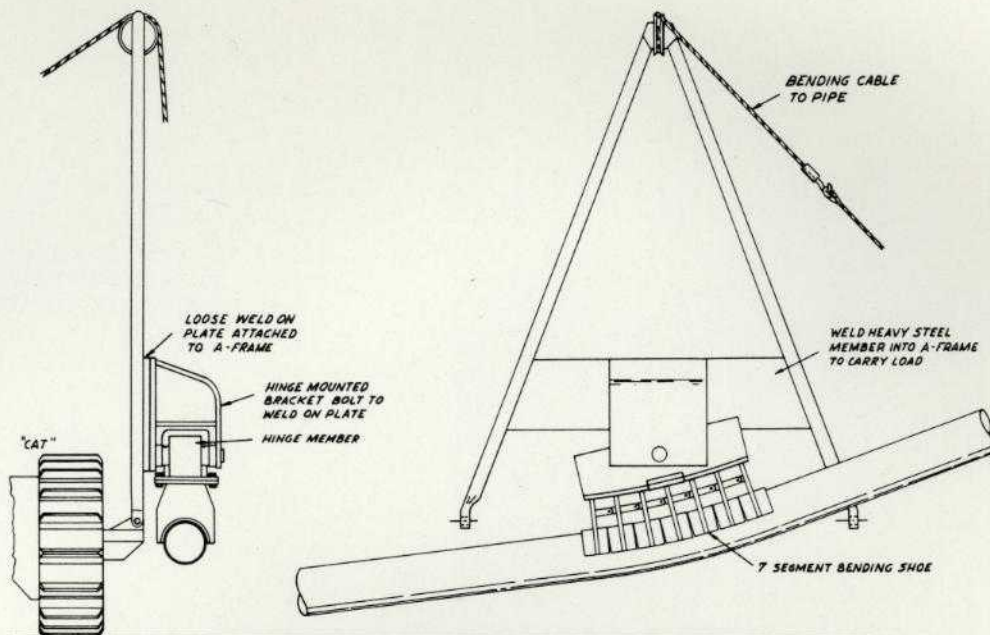

PSS

PIPELINE SUPPLY & SERVICE CO., INC.

P.O. Box 301130 - Houston, Texas 77230-1130 • 3200 E. Holcombe - Houston, Texas 77021 • 713/747-0090

PSS PIPELINE EQUIPMENT TRACTOR BENDING SHOES

BOOM BENDER MOUNTING